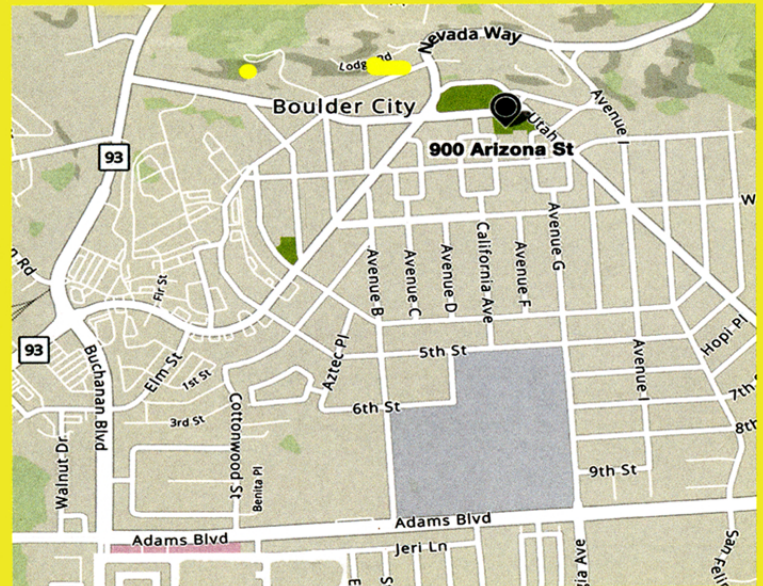

**SOUTHERN NEVADA
GEM & MINERAL SOCIETY**

**GEM AND
MINERAL
SHOW** First
Weekend
in May
BOULDER CITY, NV

FREE ADMISSION

Saturday 9am - 5pm Sunday 9am - 4pm

Rock and Mineral Displays
Gems, Jewelry & Crafts Sale
Great Activities For Kids
Dinosaur Pics & Selfies
Geode Cutting

First Weekend in May

900 Arizona Street, Boulder City, NV
Inside the Parks & Recreation Gymnasium
sngmsjamboreeshowchair@gmail.com

See You There!

Saturday 9am - 5pm Sunday 9am - 4pm

**Scan Here for
Directions**

**900 Arizona St
Boulder City, NV**

Inside the Parks and Recreation Gymnasium

Saturday 9am - 5pm

Sunday 9am - 4pm

springjamboree.com

www.snvgms.org

sngmsjamboreeshowchair@gmail.com